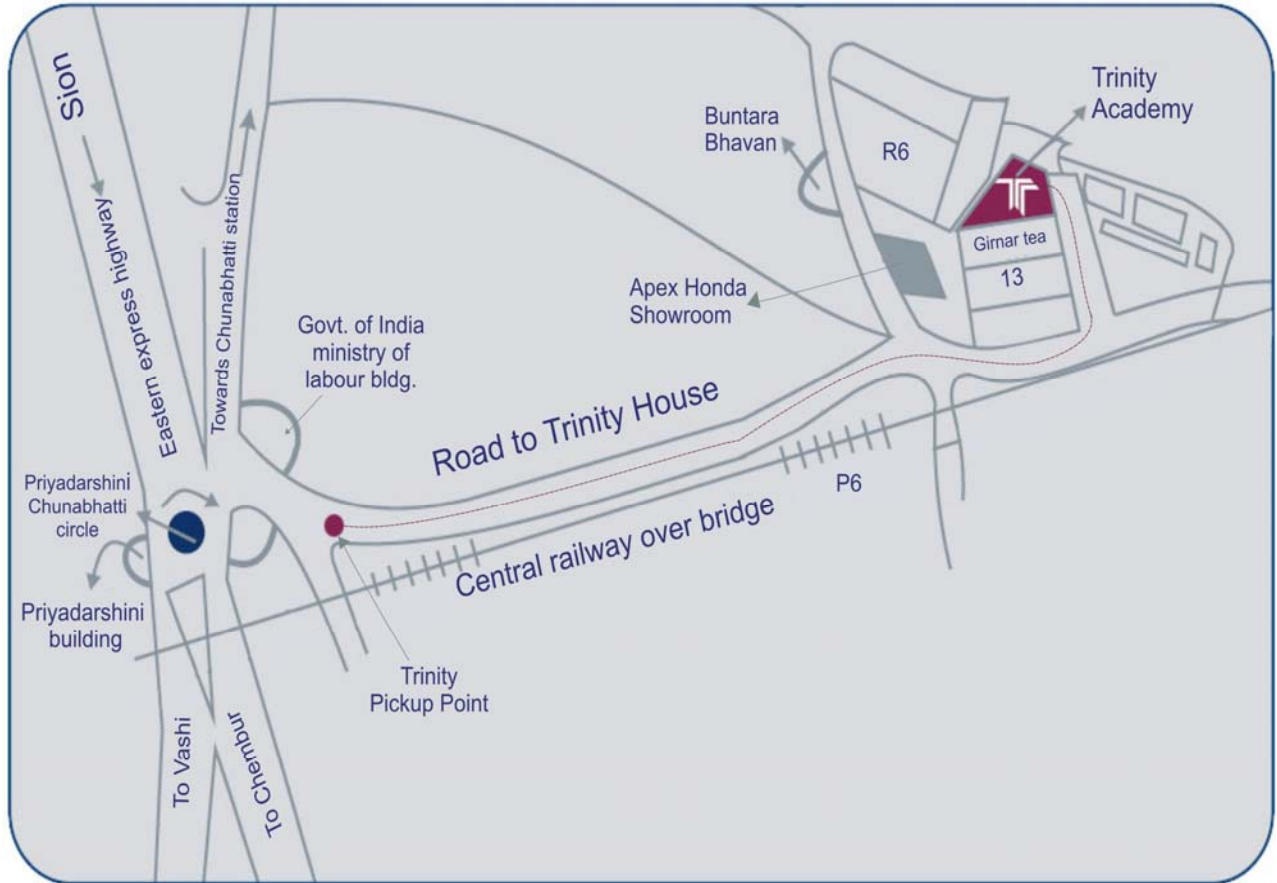

Map of Trinity Academy

A Maruti VAN would be available at the Trinity Pick-up Point for reaching our premises.

Address of Trinity Academy

Trinity Academy for Corporate Training Ltd.
Trinity House, Plot No. 5 / B, Qureshi Nagar,
Near MTNL Exchange,
Kurla (E), Mumbai - 400 070
Tel.: 91-22-24056712-16
Fax: 91-22-24056717

Trinity Academy for Corporate Training Ltd.
Trinity House, Plot No. 5 / B, Qureshi Nagar, Kurla (E), Mumbai - 400 070
Tel.: 91-22-24056712-16 Fax: 91-22-24056717
www.thetrinityacademy.com